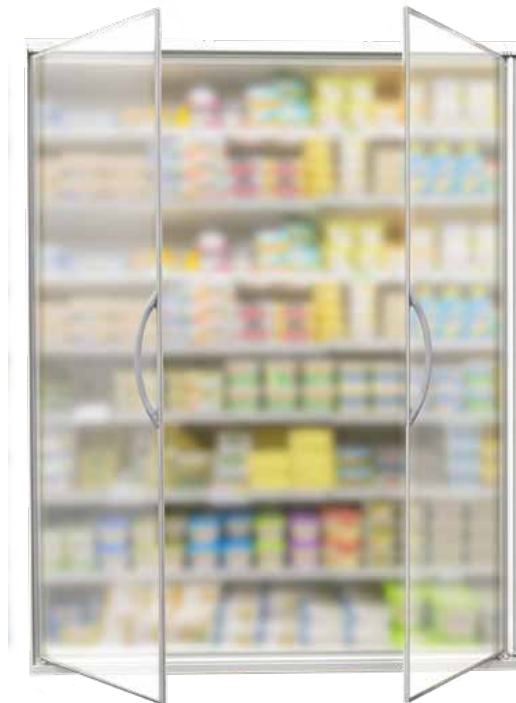

Net Cooler Openings

Flangeless

Styleline® **PROFILE**

Net Cooler Openings chart can be used for STYLELINE® Profile Only

Door Size WxH	24" X 75"	30" X 75"
NCO Height	75"	75"

Door Lineup	Net Cooler Opening Width	
2	4'-0 7/8"	5'-2 1/4"
3	6'-0 5/8"	7'-8 11/16"
4	8'-0 3/8"	10'-3 1/8"
5	10'-0 1/8"	12'-10 11/16"
6	12'-1"	15'-5 1/8"
7	14'-0 3/4"	17'-11 9/16"
8	16'-0 1/2"	20'-6"
9	18'-1 3/8"	23'-1 5/8"
10	20'-1 1/8"	25'-8 1/16"
11	22'-0 7/8"	28'-2 1/2"
12	24'-0 5/8"	30'-8 15/16"
13	26'-1 1/2"	33'-4 1/2"
14	28'-1 1/4"	35'-10 15/16"
15	30'-1"	38'-5 3/8"
16	32'-0 3/4"	40'-11 13/16"
17	34'-1 11/16"	43'-7 3/8"
18	36'-1 7/16"	46'-1 13/16"
19	38'-1 3/16"	48'-8 1/4"
20	40'-0 15/16"	51'-2 11/16"